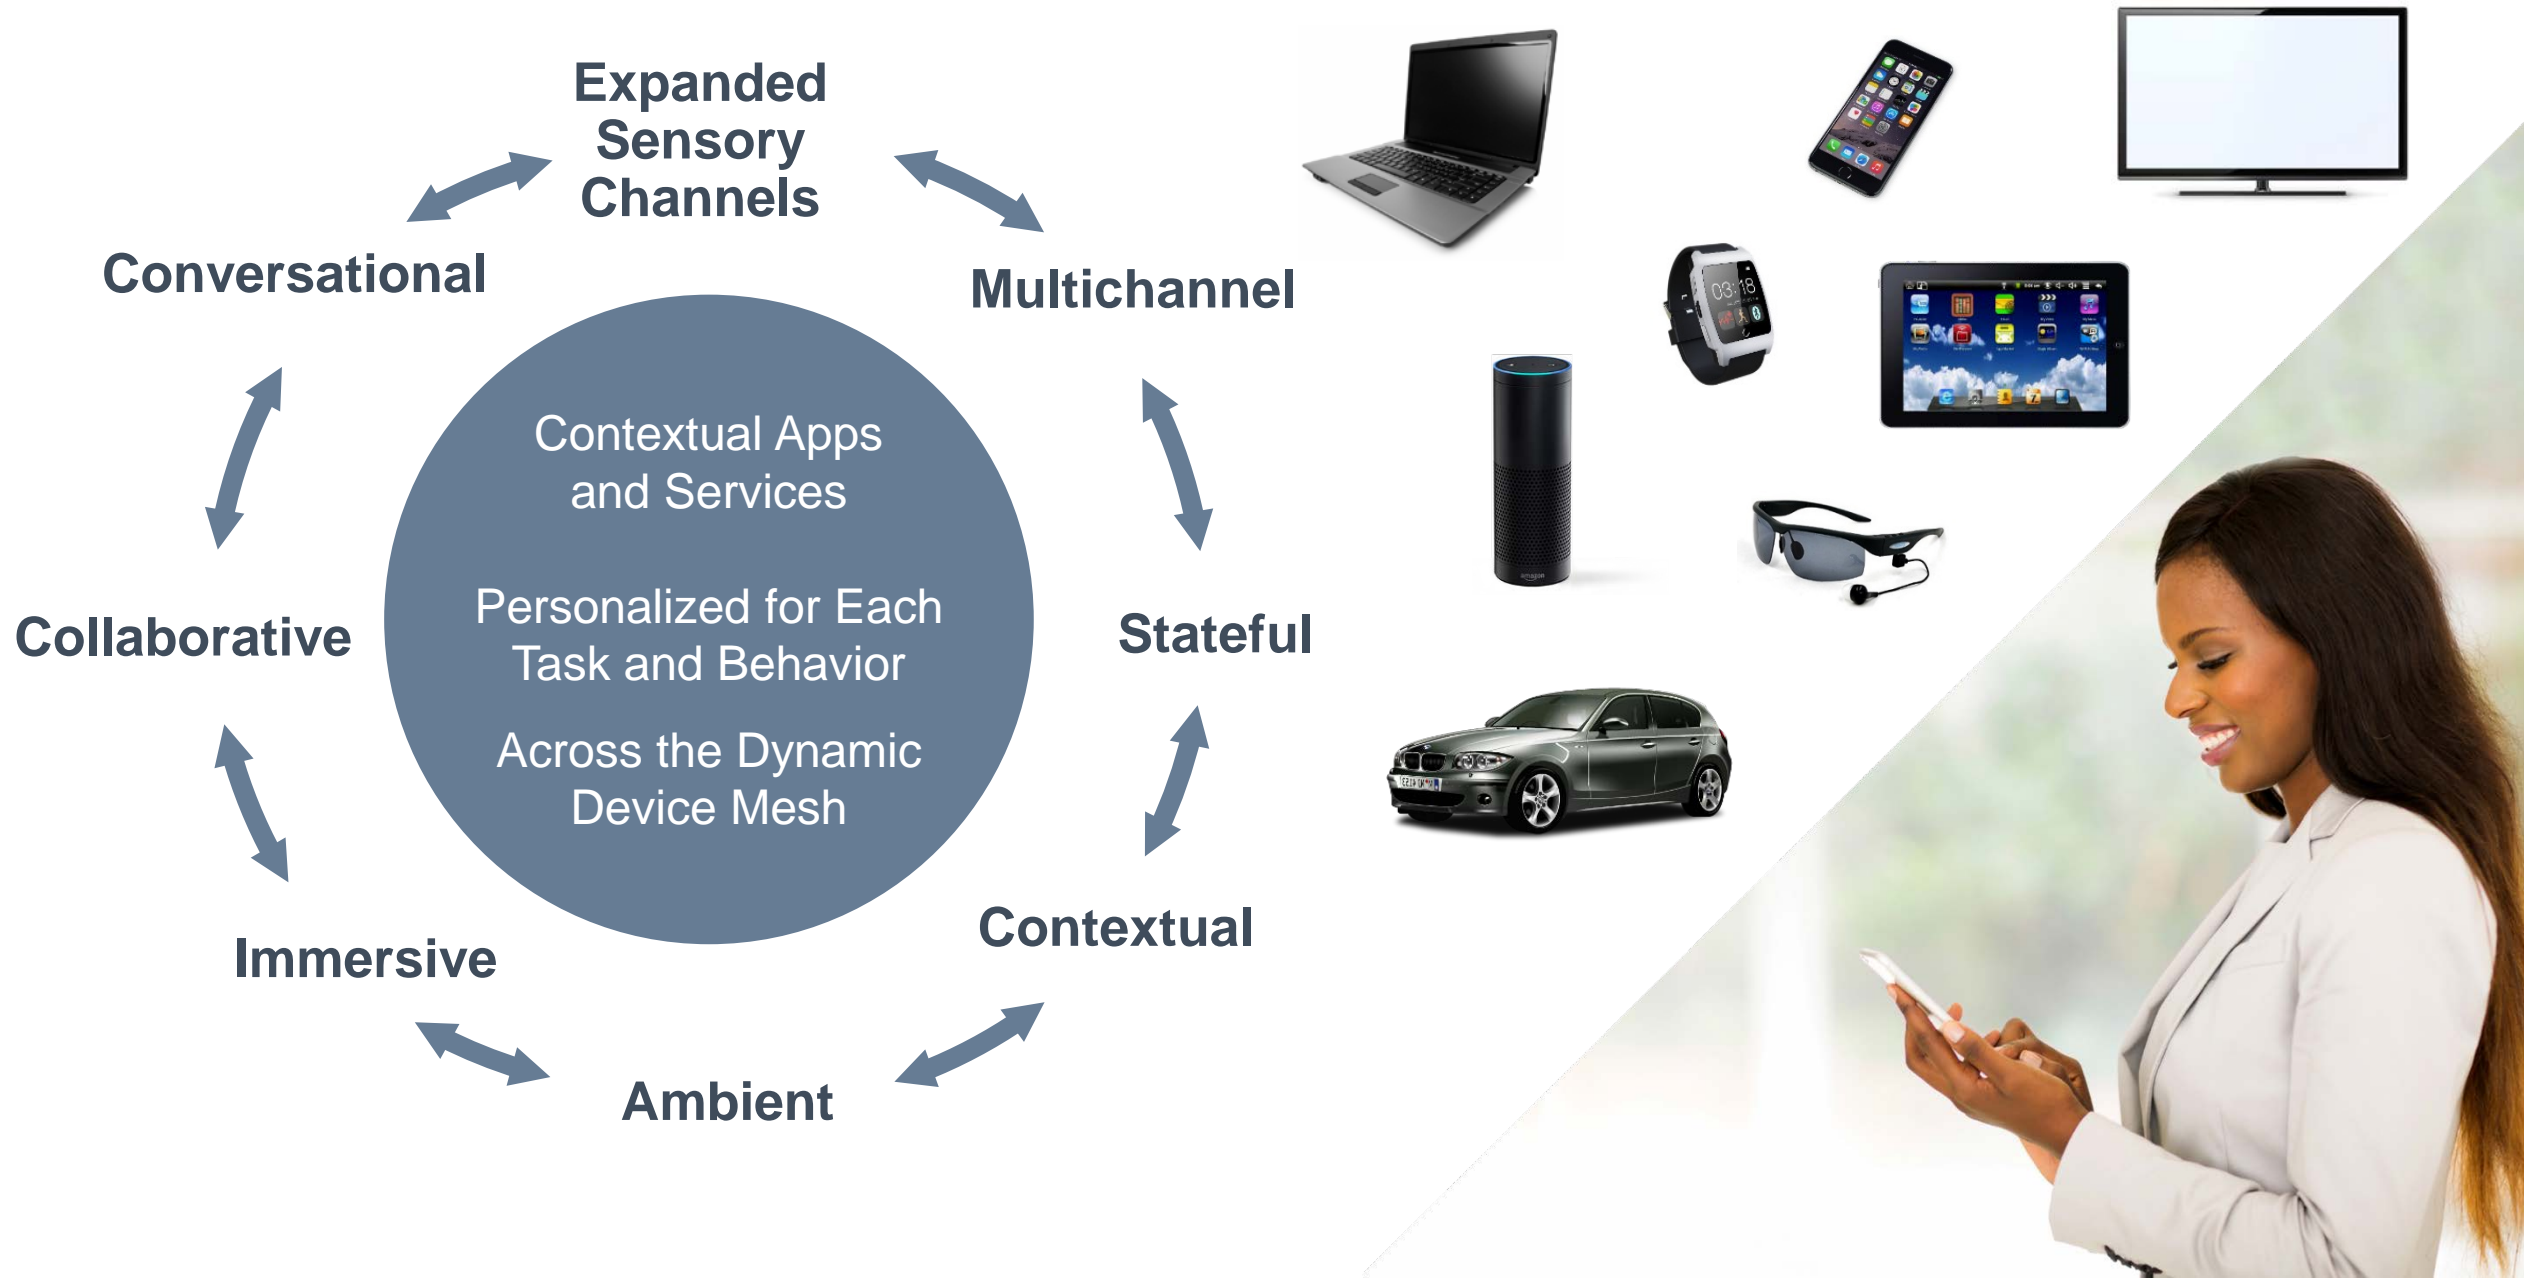

Gartner®

Intelligent Digital **Mesh**

>26B

connected IoT sensors and
endpoints deployed by 2020

25

or more conversational
AI systems by 2018

Conversational Systems: The Mesh Is Dynamic and Pervasive

Conversational Systems: One Part of the Future User Experience