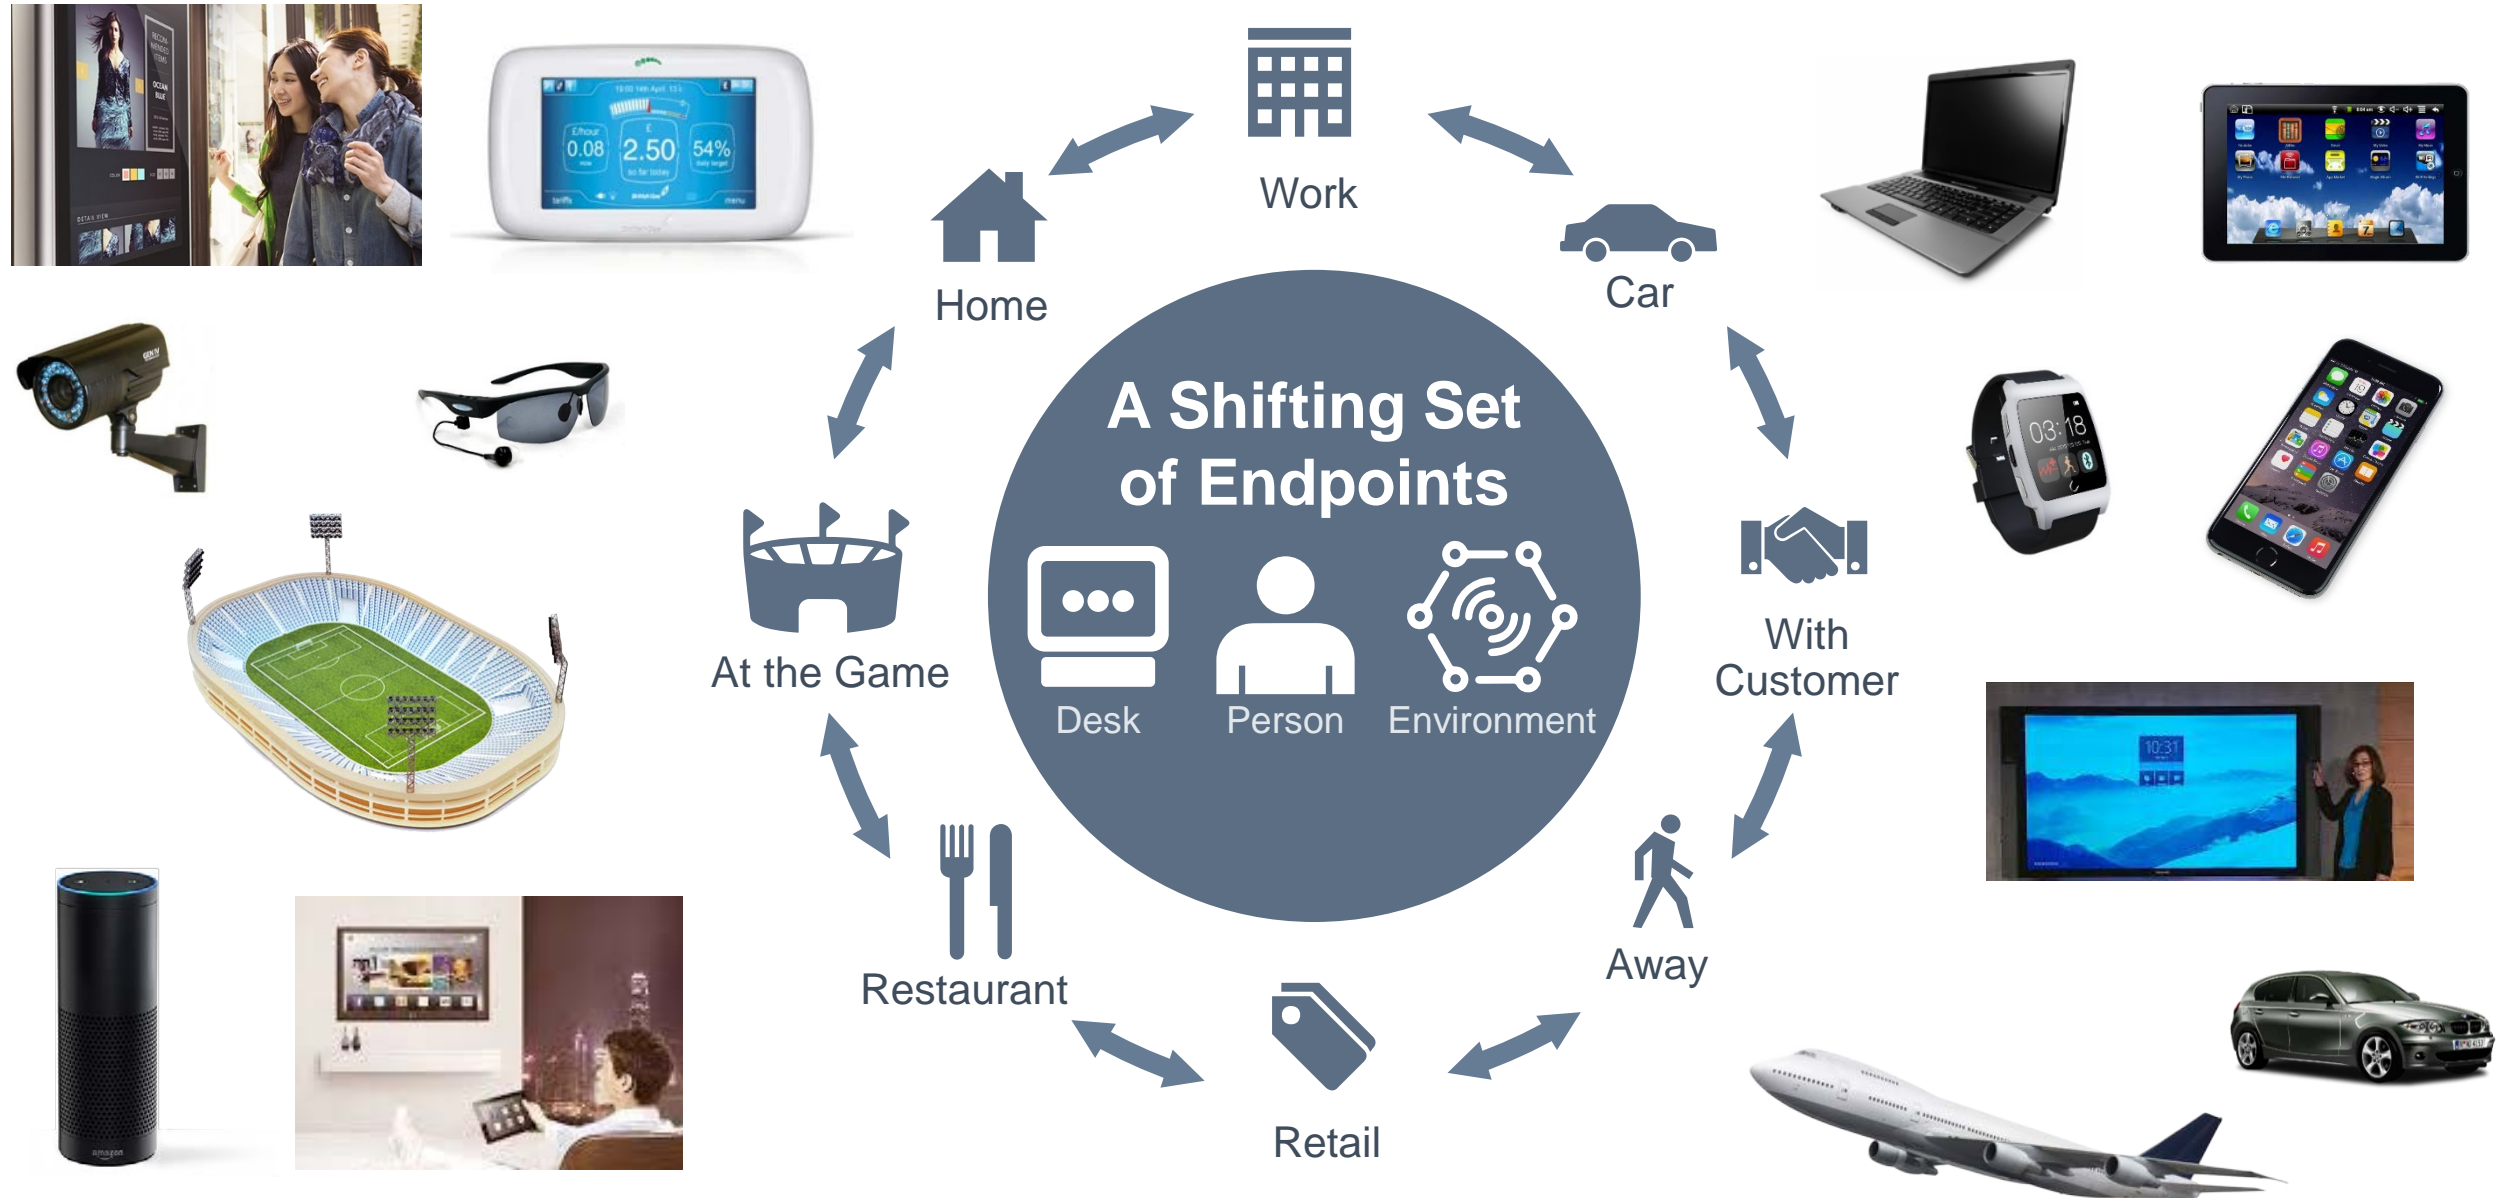

Gartner®

Intelligent Digital **Mesh**

>26B

connected IoT sensors and
endpoints deployed by 2020

25

or more conversational
AI systems by 2018

Conversational Systems: The Mesh Is Dynamic and Pervasive

Conversational Systems: One Part of the Future User Experience

Mesh App and Service Architecture: Agility and Flexibility Drive the Design

- Cloud-Based
- Microservices
- Containers
- Serverless
- Software-Defined (APIs)
- Event-Driven

Digital Technology Platforms: IoT Platforms Are Necessary for Solution Success