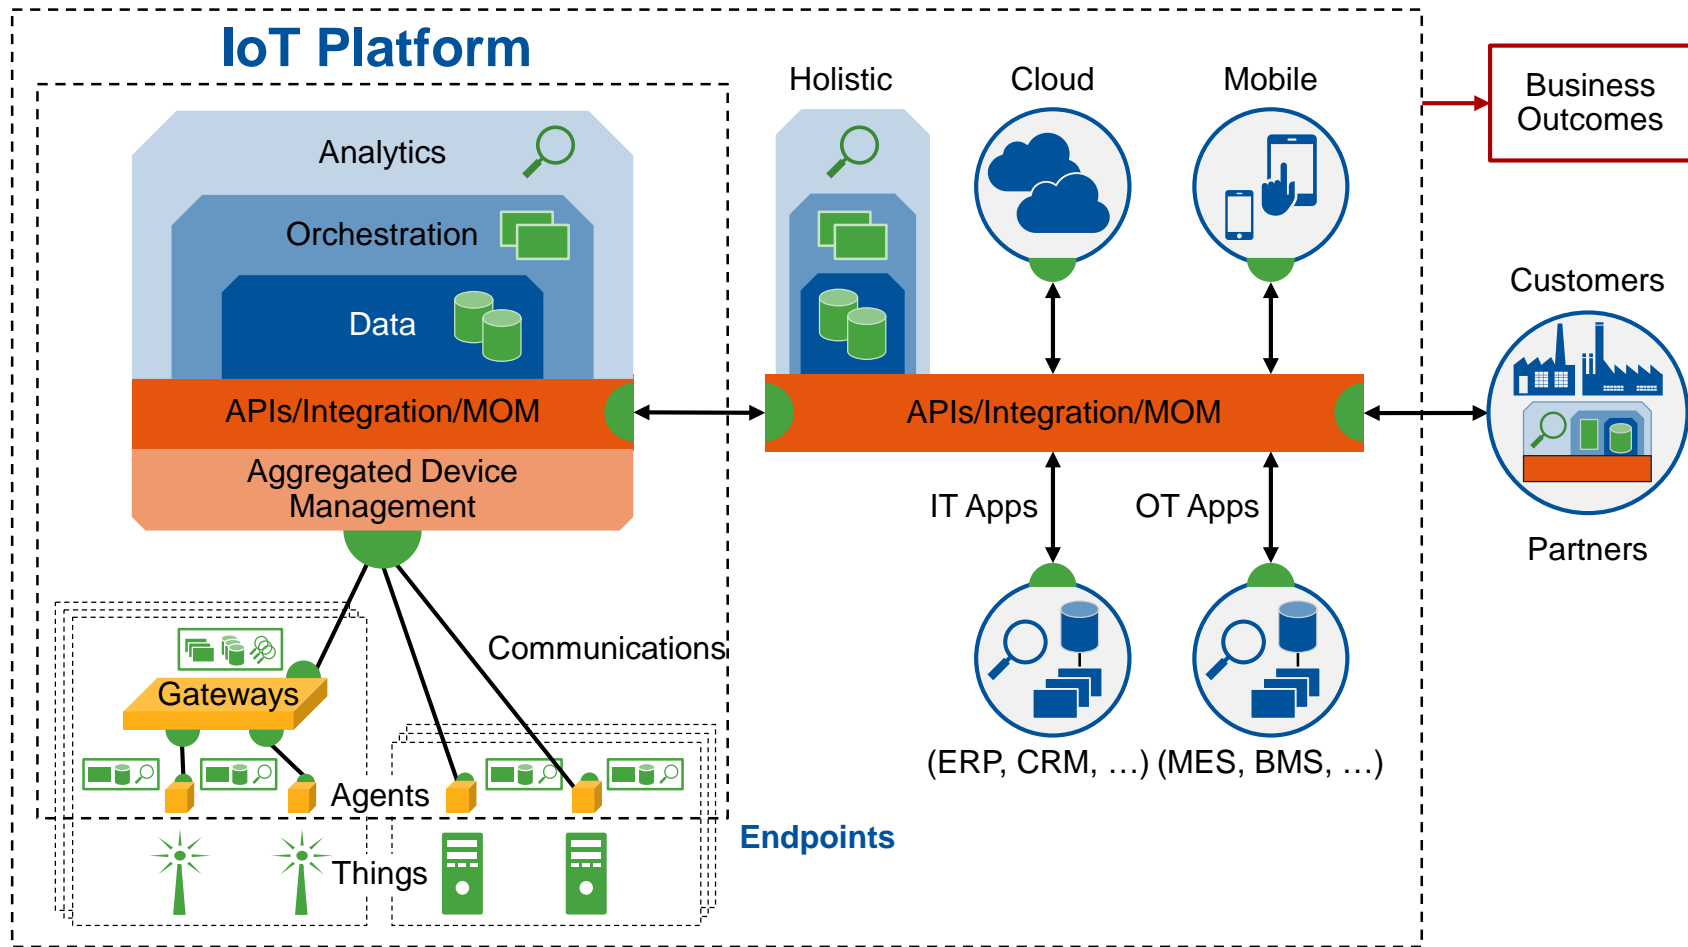

Simulated Experiences

Healthcare Therapies

Maintenance and Repair

Molecular Modeling

Digital Twin: An Evolving and Expanding Digital Universe

- Mechanism for adding trust in an untrusted environment and reducing business friction
- An irrevocable record of significant data and events, such as monetary transactions, property records or other valued assets
- Not just a passive data record, but can optionally add dynamic programmed behavior to events

Gartner®

Intelligent Digital **Mesh**

>26B

connected IoT sensors and
endpoints deployed by 2020

25

or more conversational
AI systems by 2018

Conversational Systems: The Mesh Is Dynamic and Pervasive

Conversational Systems: One Part of the Future User Experience

Mesh App and Service Architecture: Agility and Flexibility Drive the Design

- Cloud-Based
- Microservices
- Containers
- Serverless
- Software-Defined (APIs)
- Event-Driven

Digital Technology Platforms: IoT Platforms Are Necessary for Solution Success

IoT Solution

Microsoft Azure

ORACLE®

Google

SAP

Adaptive Security: Continuously Analyze User and Entity Behavior

External Identity and Threat Intelligence

1. Review; Rules/Score
2. Continuous Profiling
3. Continually Analyze and Authenticate