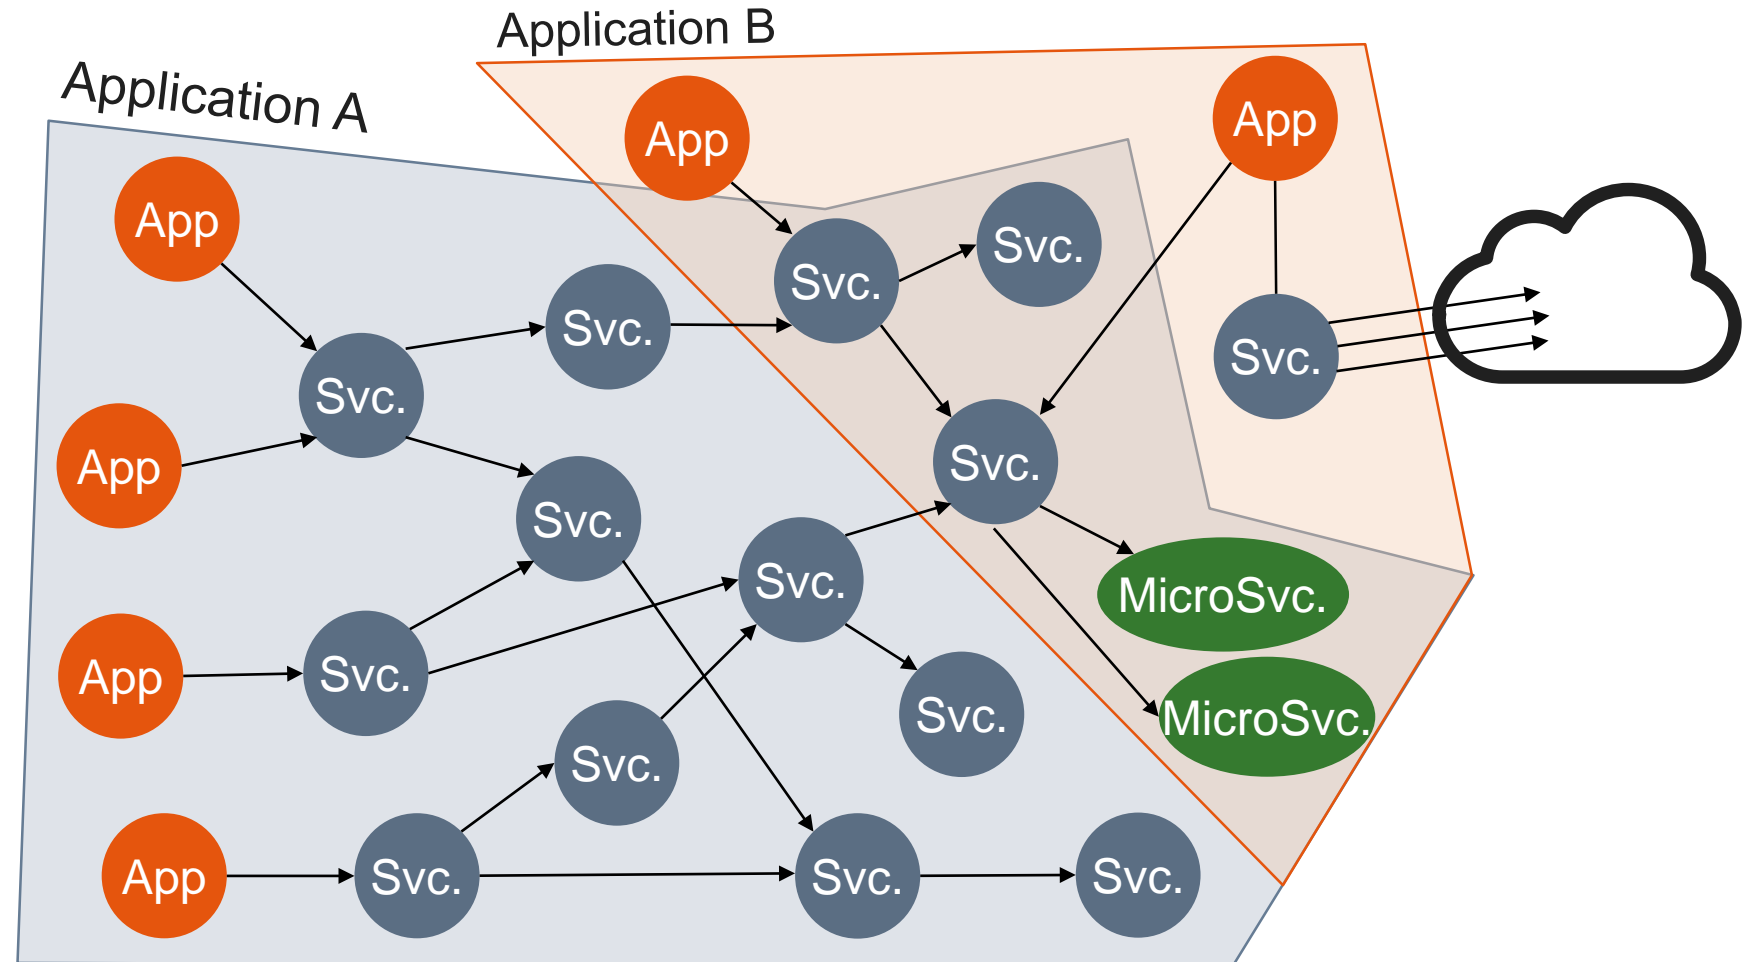

Simulated Experiences

Healthcare Therapies

Maintenance and Repair

Molecular Modeling

Digital Twin: An Evolving and Expanding Digital Universe

- Mechanism for adding trust in an untrusted environment and reducing business friction
- An irrevocable record of significant data and events, such as monetary transactions, property records or other valued assets
- Not just a passive data record, but can optionally add dynamic programmed behavior to events

Gartner®

Intelligent Digital **Mesh**

>26B

connected IoT sensors and
endpoints deployed by 2020

25

or more conversational
AI systems by 2018

Conversational Systems: The Mesh Is Dynamic and Pervasive

Conversational Systems: One Part of the Future User Experience

Mesh App and Service Architecture: Agility and Flexibility Drive the Design

- Cloud-Based
- Microservices
- Containers
- Serverless
- Software-Defined (APIs)
- Event-Driven

Digital Technology Platforms: IoT Platforms Are Necessary for Solution Success